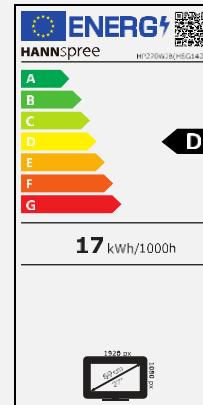

68,6 cm / 27"

Part. No.: HP 270 WJB

SIZE, RESOLUTION

27" 68,6 cm
16:9 Aspect Ratio

Full HD
1920 x 1080

CONNECTIVITY, SPEAKER

DP
HDMI
VGA

Built-In
Stereo Speaker

VIEWING ANGLE, VESA

170°

VESA
Wall-Mountable

ERGONOMIC FEATURES

Height
Adjust.
Stand

Pivot

Tilt

Swivel

Display Size	68,6 cm / 27" Diagonal
Panel Type	TFT – LED Backlight TN Panel
Aspect Ratio	16:9
Resolution (H x V)	1920 x 1080 Full HD
Brightness (Typ.)	300cd/m ²
Contrast (Typ.)	1000:1
Contrast (Active)	10.000.000:1 (Active)
Viewing Angle	170°
Response Time	5 msec
Pixel Pitch	0,31125 (H) x 0,31125 (V) mm
Panel Surface	Anti-glare, Haze-level 25%; Hard Coating (3H)
Display Colors	16.7M Colors
Horizontal Frequency	30 ~ 83 kHz
Vertical Frequency	56 ~ 75 Hz
Max Display Frequency	1920 x 1080 @ 60Hz
Input 1	VGA D-Sub
Input 2	HDMI 1.4
Input 3	DP 1.2
USB	USB 3.0 HUB x 3 (1 upstream, 2 downstream)
Speakers	2W x 2, Audio-In
Power Consumption	On: 17W; Stand-by: 0,3W; Off: 0,1W
AC Power Range	External PSU DC: 12V – 4A Input: AC 100 ~ 240 Volt; 50 ~ 60 Hz
Product Dimensions	613 x 226 x 452 mm (W x D x H) TBC
Packing Dimensions	677 x 115 x 537 mm (W x D x H) TBC
Net / Gross Weight	4,96 Kg / 6,11 Kg (±0,3KG) TBC

VESA Mounting	100 x 100 mm
Monitor Stand	Height Adjustable Stand (120mm ± 3mm range)
Tilt / Kensington Lock	-5°~20°(±2°) / Yes
Pivot / Swivel	-90° ~ 90° (±2°) / -45° ~ 45° (±2°)
Controls	MENU / EXIT / ▲ / ▼ / POWER
Color	5500K/ 6500K / 9300K / User
Preset Mode	PC, ECO, Movie, Game Modes
On Screen Display	7 OSD Languages
Extra Features	<ul style="list-style-type: none"> Built-in Webcam 5Mp Built-in Microphone Built-in Speakers Built-in USB 3.0 HUB (1 upstream, 2 downstream) Flicker Free / Low Blue Light Mode
Accessory	Power Supply; Power Cable (1,5m); HDMI Cable (1,5m); USB Cable USB B-A 3.0 (1,5m); Warranty Card; Quick Start Guide