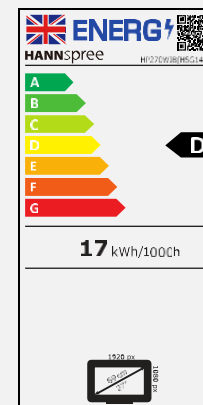

68,6 cm / 27"

Part. No.: HP 270 WJB

SIZE, RESOLUTION

27" 68,6 cm
16:9 Aspect Ratio

Full HD
1920 x 1080

CONNECTIVITY, SPEAKER

DP
HDMI
VGA

Built-In
Stereo Speaker

VIEWING ANGLE, VESA

170°

VESA
Wall-Mountable

ERGONOMIC FEATURES

Height
Adjust.
Stand

Pivot

Tilt

Swivel

Display Size	68,6 cm / 27" Diagonal
Panel Type	TFT – LED Backlight TN Panel
Aspect Ratio	16:9
Resolution (H x V)	1920 x 1080 Full HD
Brightness (Typ.)	300cd/m ²
Contrast (Typ.)	1000:1
Contrast (Active)	10.000.000:1 (Active)
Viewing Angle	170°
Response Time	5 msec
Pixel Pitch	0,31125 (H) x 0,31125 (V) mm
Panel Surface	Anti-glare, Haze-level 25%; Hard Coating (3H)
Display Colors	16.7M Colors
Horizontal Frequency	30 ~ 83 kHz
Vertical Frequency	56 ~ 75 Hz
Max Display Frequency	1920 x 1080 @ 60Hz
Input 1	VGA D-Sub
Input 2	HDMI 1.4
Input 3	DP 1.2
USB	USB 3.0 HUB x 3 (1 upstream, 2 downstream)
Speakers	2W x 2, Audio-In
Power Consumption	On: 17W; Stand-by: 0,3W; Off: 0,1W
AC Power Range	External PSU DC: 12V – 4A Input: AC 100 ~ 240 Volt; 50 ~ 60 Hz
Product Dimensions	613 x 226 x 452 mm (W x D x H) TBC
Packing Dimensions	677 x 115 x 537 mm (W x D x H) TBC
Net / Gross Weight	4,96 Kg / 6,11 Kg (±0,3KG) TBC

VESA Mounting	100 x 100 mm
Monitor Stand	Height Adjustable Stand (120mm ± 3mm range)
Tilt / Kensington Lock	-5°~20°(±2°) / Yes
Pivot / Swivel	-90° ~ 90° (±2°) / -45° ~ 45° (±2°)
Controls	MENU / EXIT / ▲ / ▼ / POWER
Color	5500K/ 6500K / 9300K / User
Preset Mode	PC, ECO, Movie, Game Modes
On Screen Display	7 OSD Languages
Extra Features	<ul style="list-style-type: none"> Built-in Webcam 5Mp Built-in Microphone Built-in Speakers Built-in USB 3.0 HUB (1 upstream, 2 downstream) Flicker Free / Low Blue Light Mode
Accessory	Power Supply; Power Cable (1,5m); HDMI Cable (1,5m); USB Cable USB B-A 3.0 (1,5m); Warranty Card; Quick Start Guide